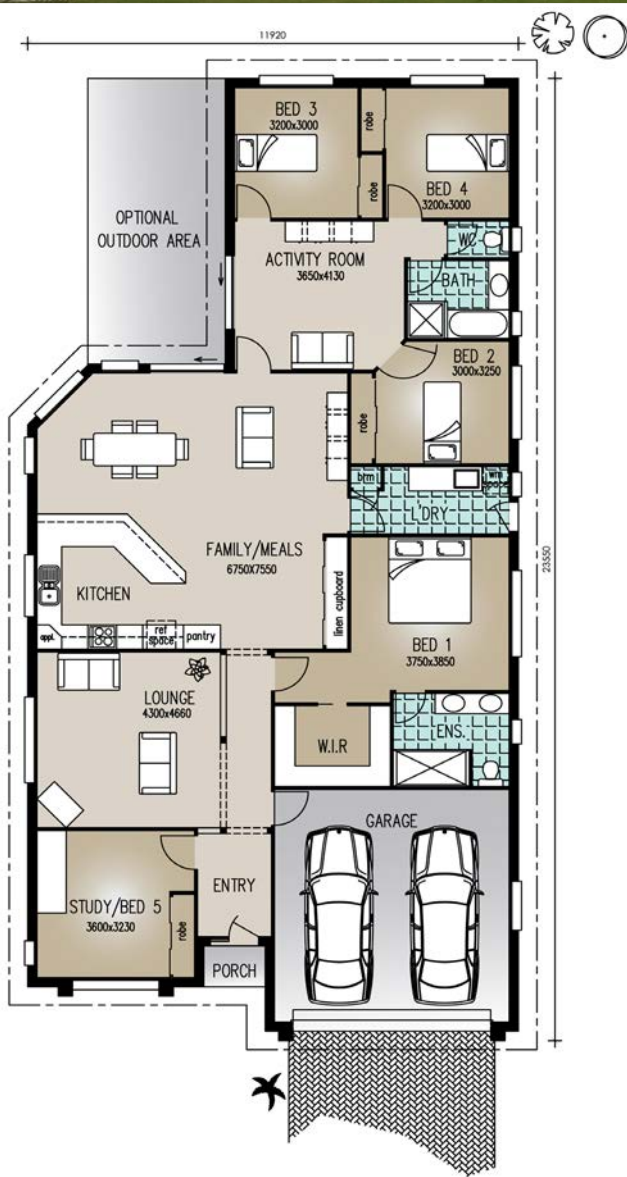

Perspective & Floor Plan are artists impressions only

'The Mairead'

Home Features

Living	235.50m ²
Porch	1.50m ²
Total Floor Area	- 237.00m²
Optional Patio	23.10m ²

Designer Notes:

Another of our 5-Bed designs, this home exudes luxury with its spacious Living and extensive storage. A formal Lounge and large Master Suite with huge WIR ensure the luxury of space for parents, and separate areas for children.