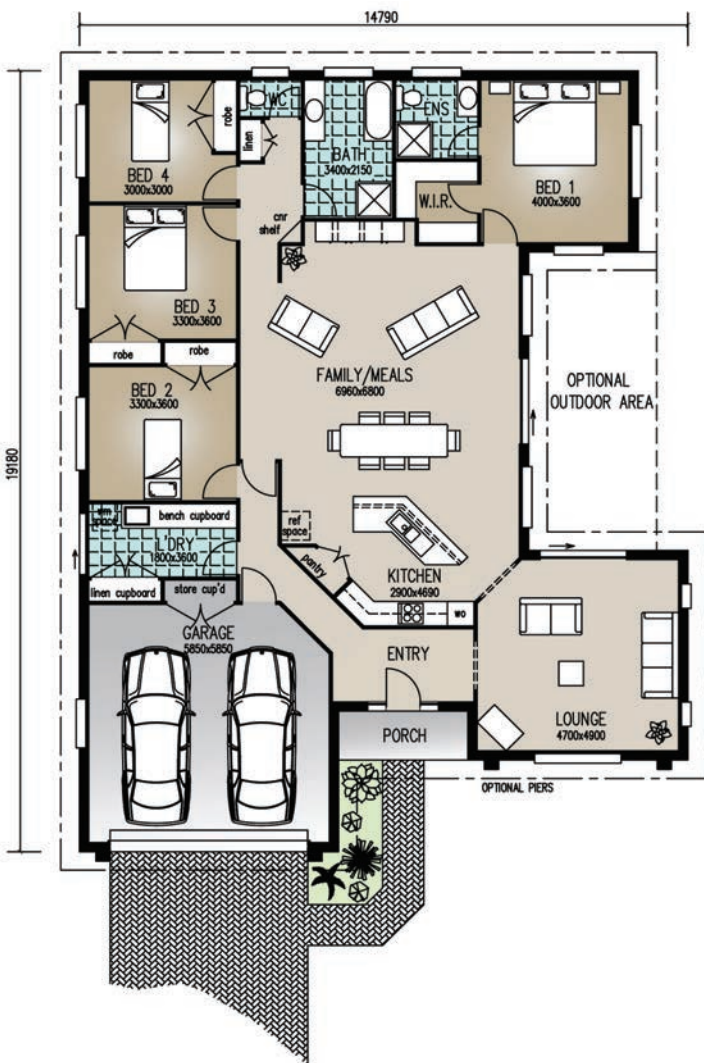

Perspective & Floor Plan are artists impressions only

'The Nelson'

Home Features

Living	227.10m ²
Porch	3.80m ²
Total Floor Area	- 230.90m²

Designer Notes:

This unique design was our first Display Home ever and continues to Wow people as they come to the spectacular entry and walk either way to emerge into the fabulous Living/Kitchen area. This home catches the sun beautifully and all 4 Bedrooms are well-planned with good storage.